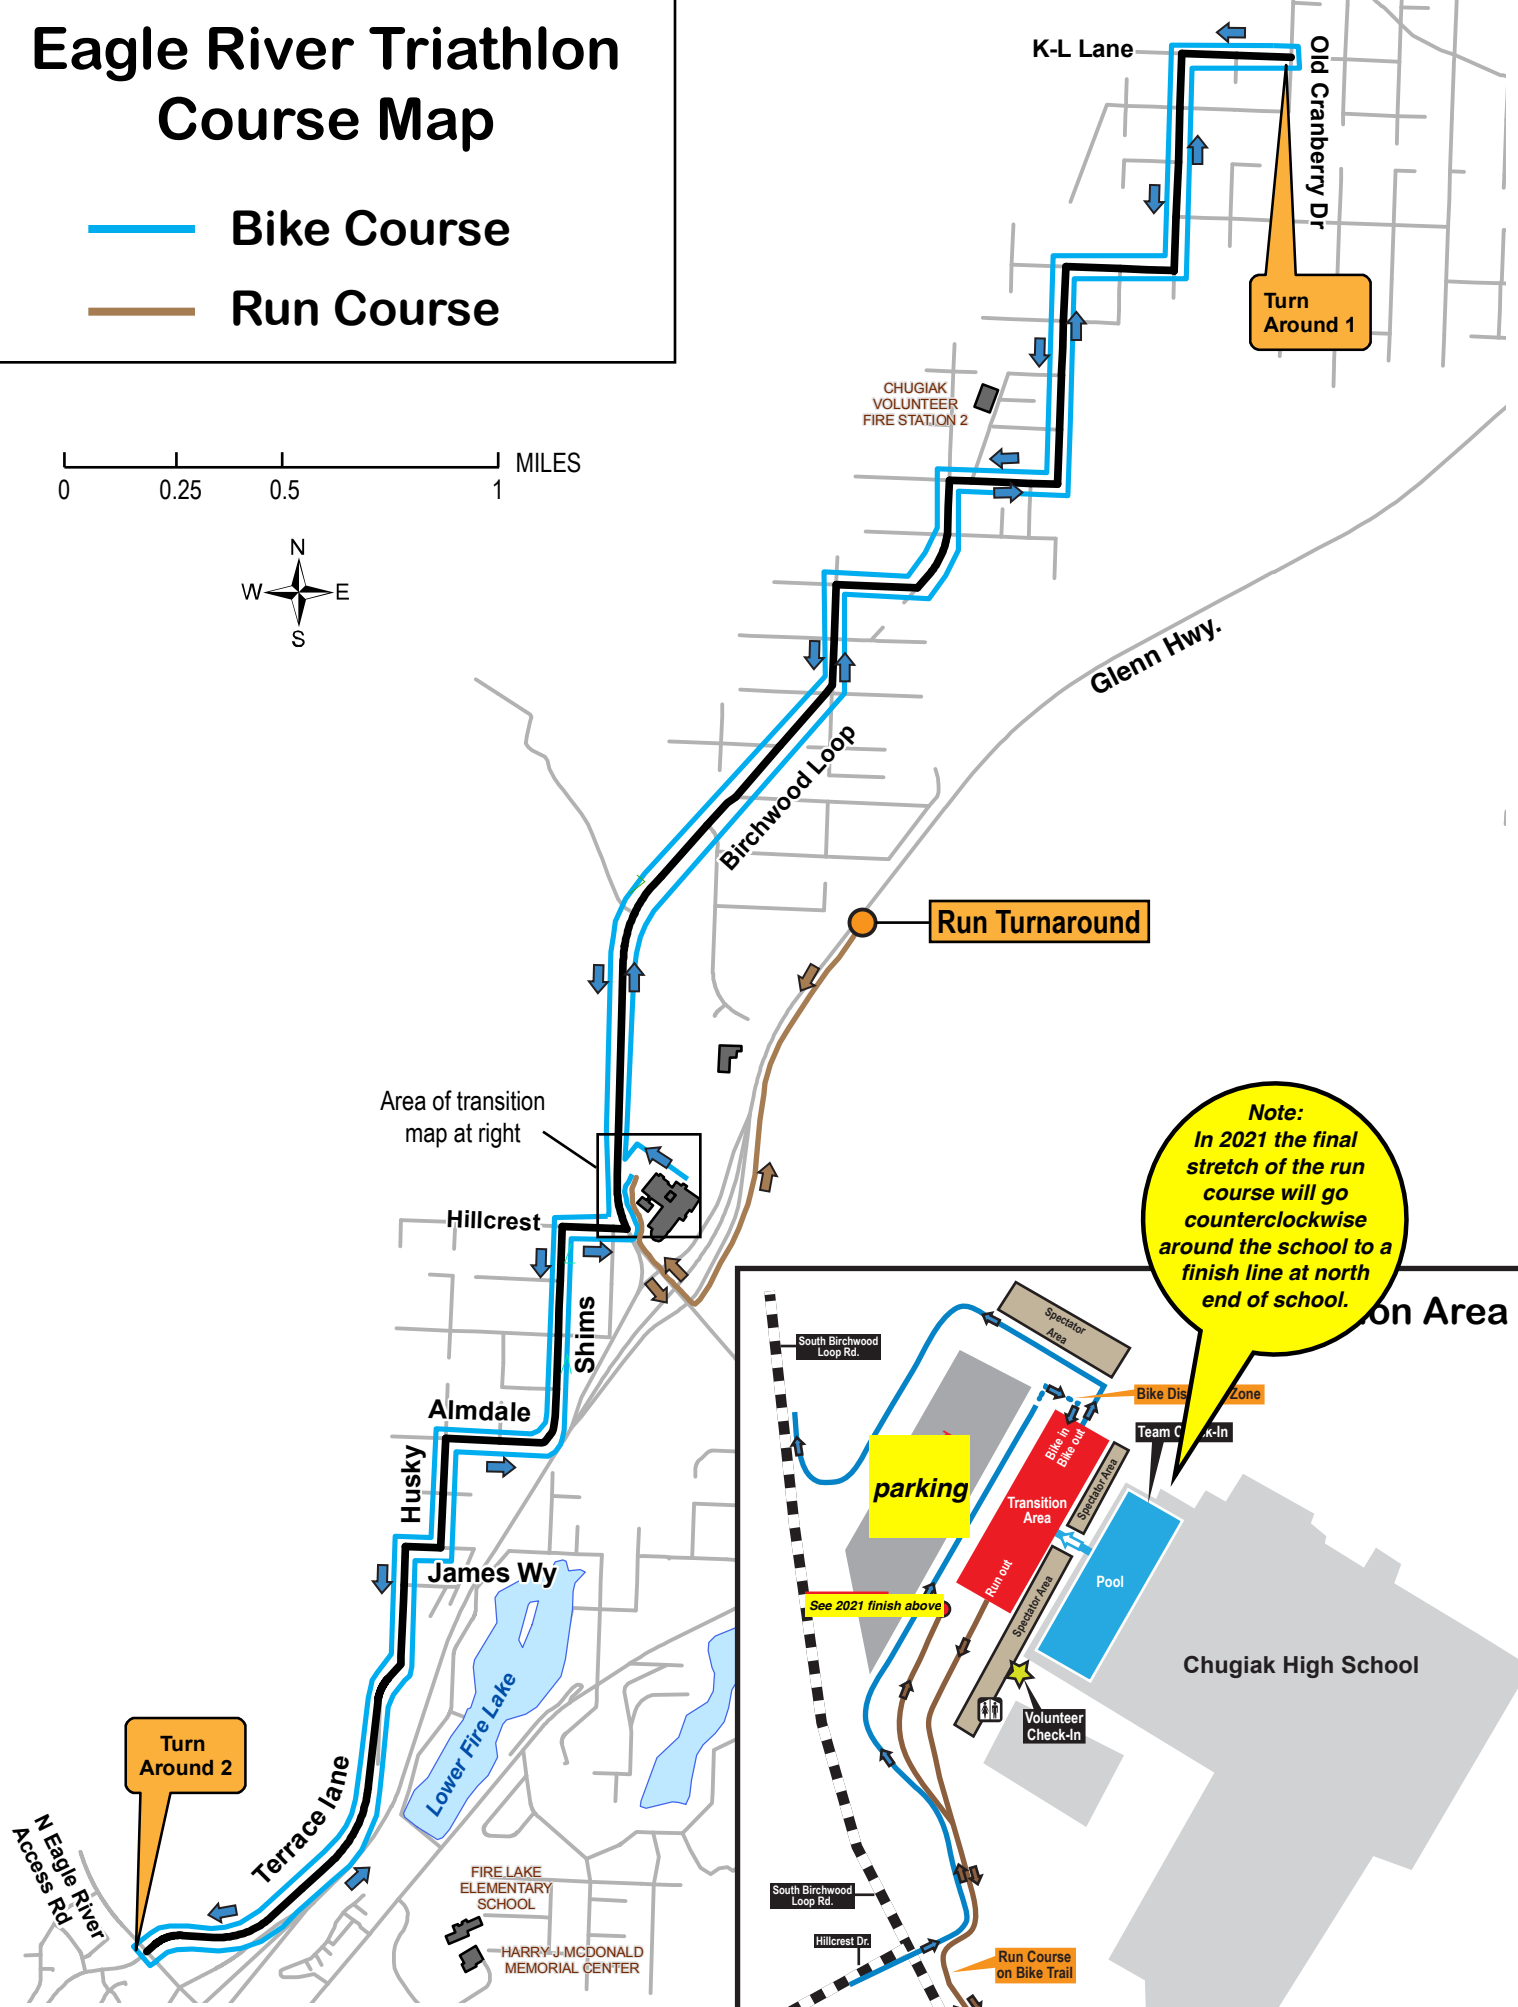

Eagle River Triathlon Course Map

- Bike Course
- Run Course

0 0.25 0.5 1 MILES

Note:
 In 2021 the final stretch of the run course will go counterclockwise around the school to a finish line at north end of school.