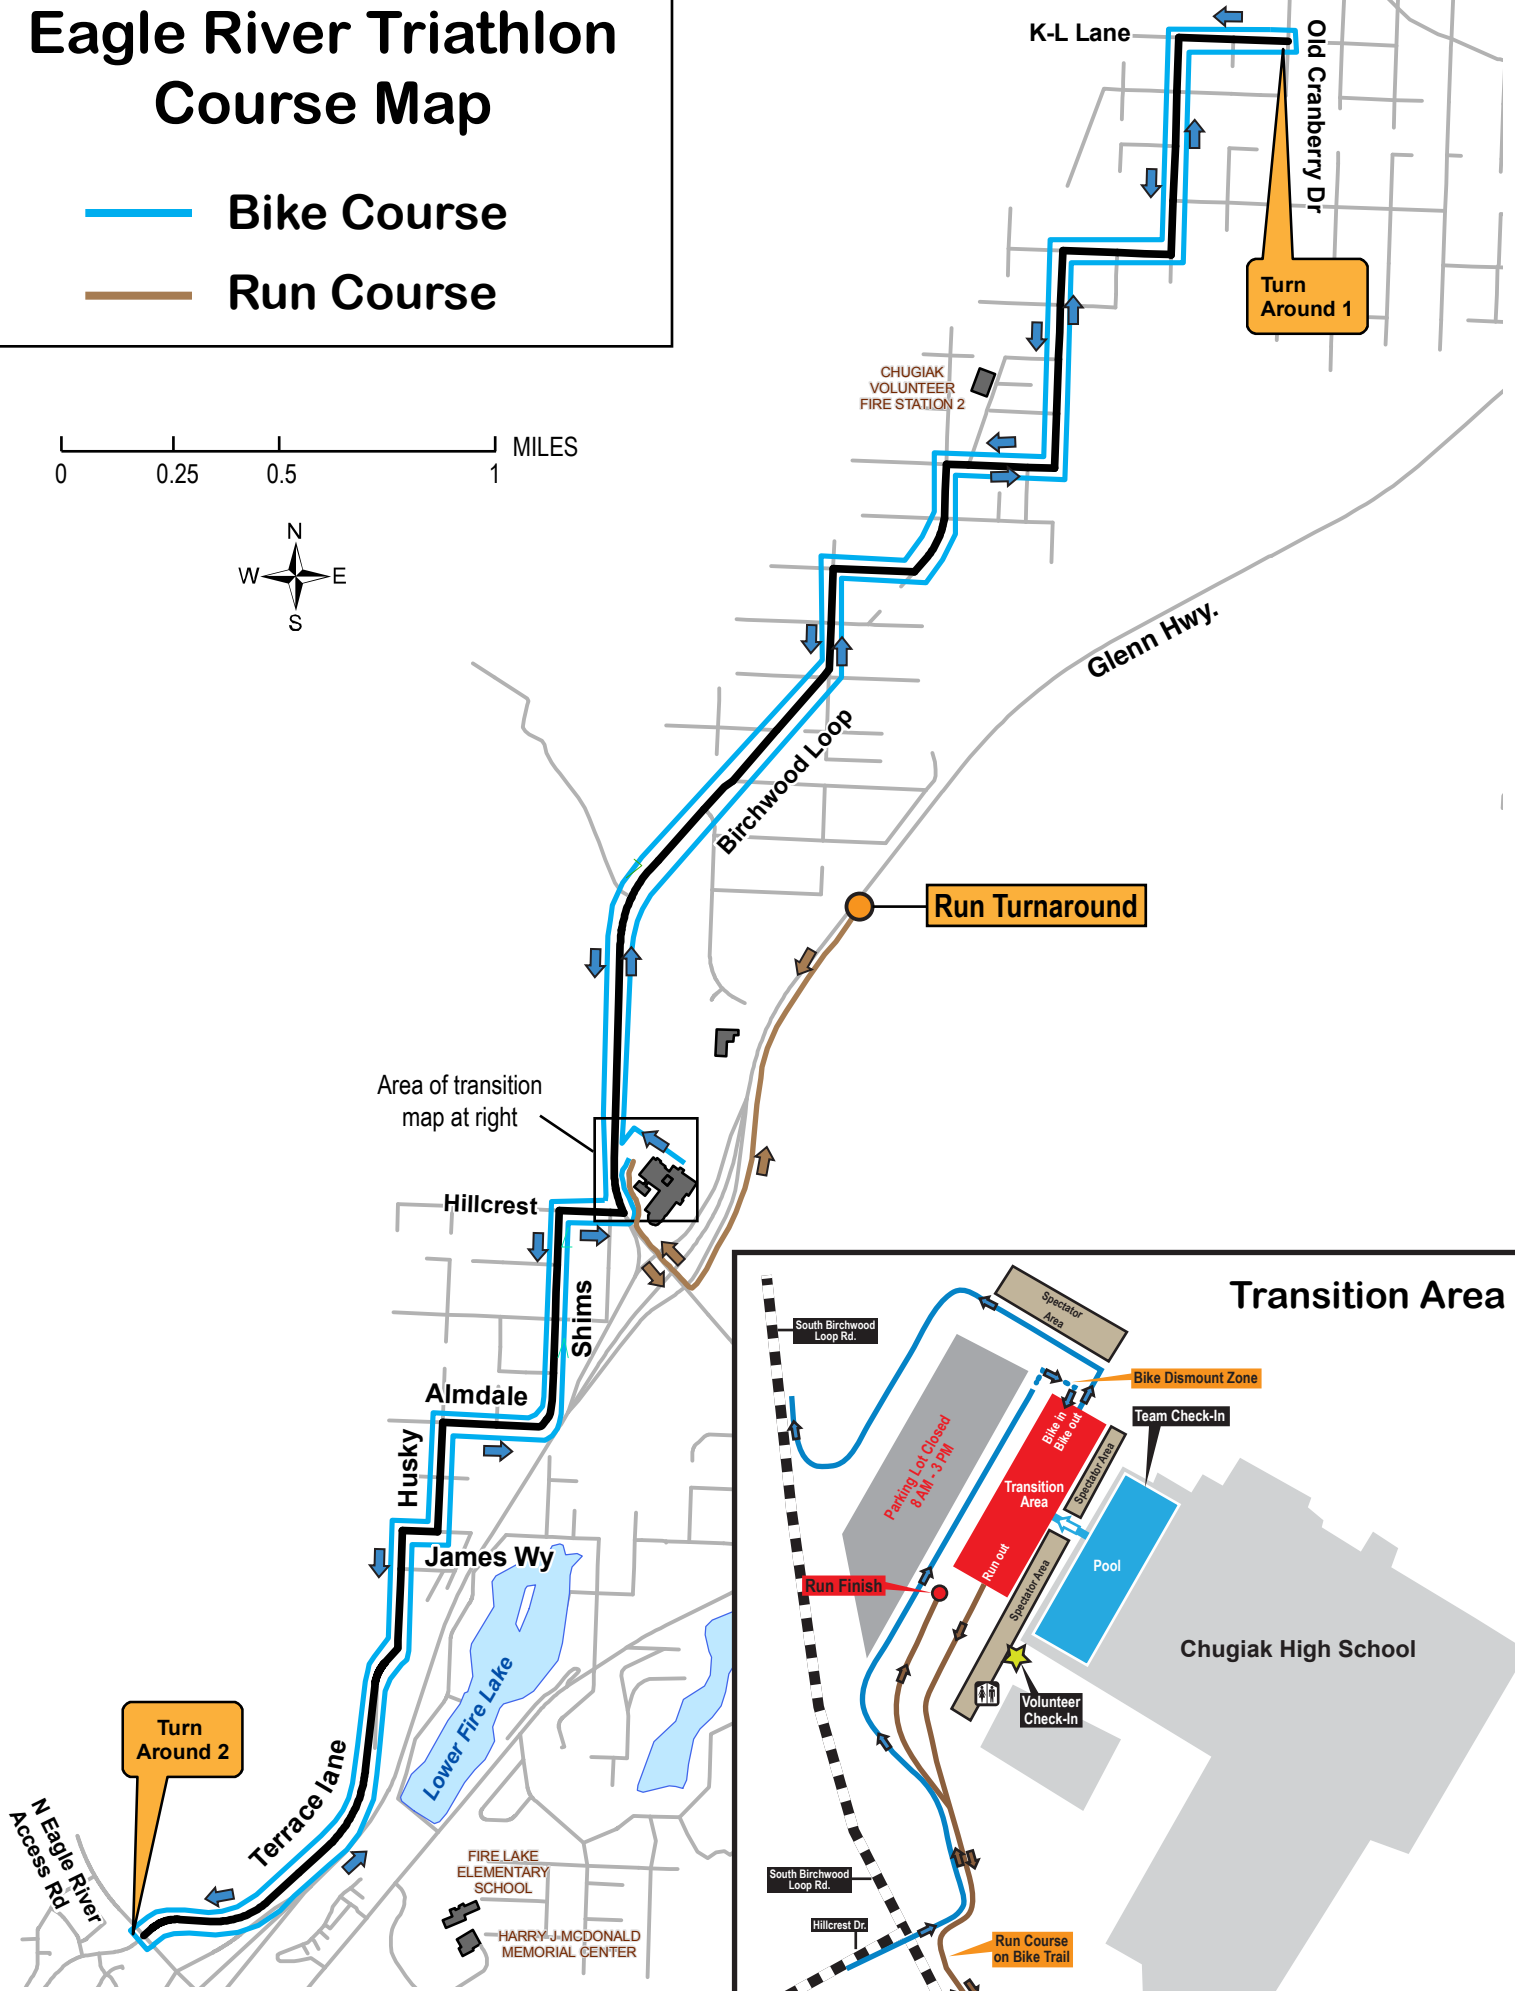

Eagle River Triathlon Course Map

- Bike Course
- Run Course

0 0.25 0.5 1 MILES

Area of transition map at right